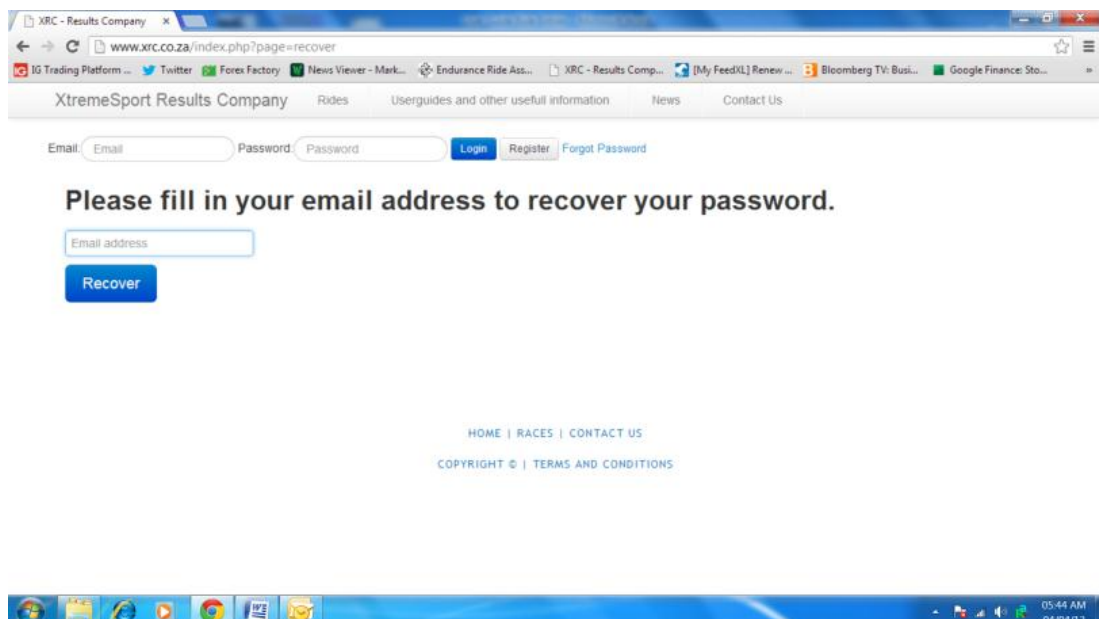

- If you however forgot your password, click on **Forgot Password**. You will be asked for the email address to which a link will be sent to recover your password. Once you typed in the email address, click on **Recover**.