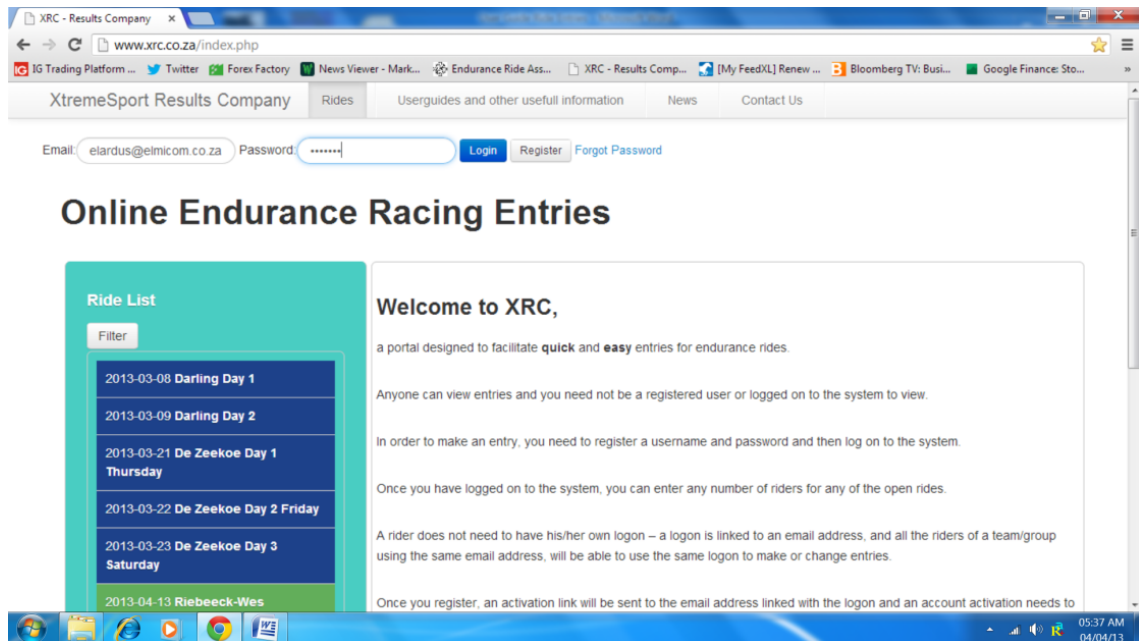

# User Guide – Forgotten Password

[WWW.XRC.CO.ZA](http://WWW.XRC.CO.ZA)

- To register for a ride you need to log on with your user name (email address) and password. Type your email address and password in the relevant fields and click **Login**